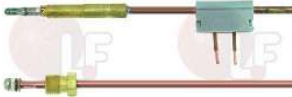

BARON BN6A011910

BARON 6A011910

3440066 INTERRUPTED THERMOCOUPLE M9x1 60 cm
interrupted contact with fastons