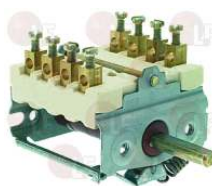

3057050 CONNECTING BRACKET
connecting thermostat and switch

BARON 6A045900

3057014 SELECTOR SWITCH 0-1 POSITIONS
contact capacity 16A 250V - max 150°C
D spindle \varnothing 6x4.6 mm
back connection for thermostat