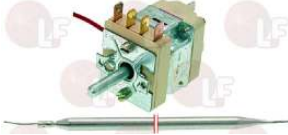

BARON 4185322001046

BARON

Suitable for:

3444018 SINGLE-PHASE THERMOSTAT 30-90°C
 complete with auxiliary selector switch
 D-shaped pin \varnothing 6x4.6 mm
 covered capillary length 1000 mm - 16A 250V
 bulb \varnothing 6x175 mm
 for Bain-marie electric (ZANUSSI) - Series HD900
 Series N700 - Series N900 - Series PR700
 Series R701
 for Hot cupboard electric (ZANUSSI)