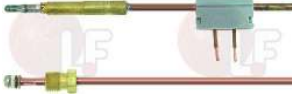

Thermocouples and accessories

3440065 CUT-OFF THERMOCOUPLE M9x1 32 cm
cut-off contact with terminals

BARON 826920130

3440174 CUT-OFF THERMOCOUPLE QUICK M9x1 40 cm
cut-off contact with terminals
for Fryer gas (ELFRAMO) GSDT12 - GST12 - GST20
GWDT12 - GWDT20 - GWM35T - GWT12 - GWT20