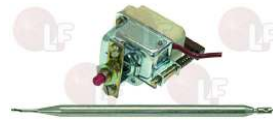

D-shaped pin ø 6x4.6 mm
capillary length 870 mm
bulb ø 4x235 mm
for Fryer (OLIS) - Series 700

BARON BN6A049100

BARON 6A049100

3444772 SINGLE-PHASE THERMOSTAT 140°C

with manual reset
covered capillary length 900 mm - 16A 230V
bulb ø 6x130 mm