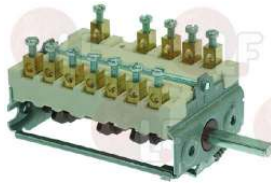

BARON 826630290

Suitable for:

BARON

3057180 SELECTOR SWITCH 0-3 POSITIONS

contact capacity 16A 250V - max 150°C
D-shaft \varnothing 6x4.6 mm
for Kitchen electric (MARENO) - Series 700
Series 900
for Pasta cooker electric (BERTO'S) CPE40 - E9CP40