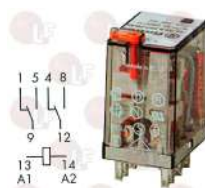

Relays

3351007 MINI RELAY 55.32 10A 240V 50/60Hz
2 switching contacts
manual push-button

BARON BN6A047070

BARON 6A047070

3351028 RELAY SOCKET 94.82 10A 300V