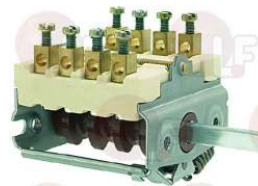

BARON 6A046700

BARON 826630290